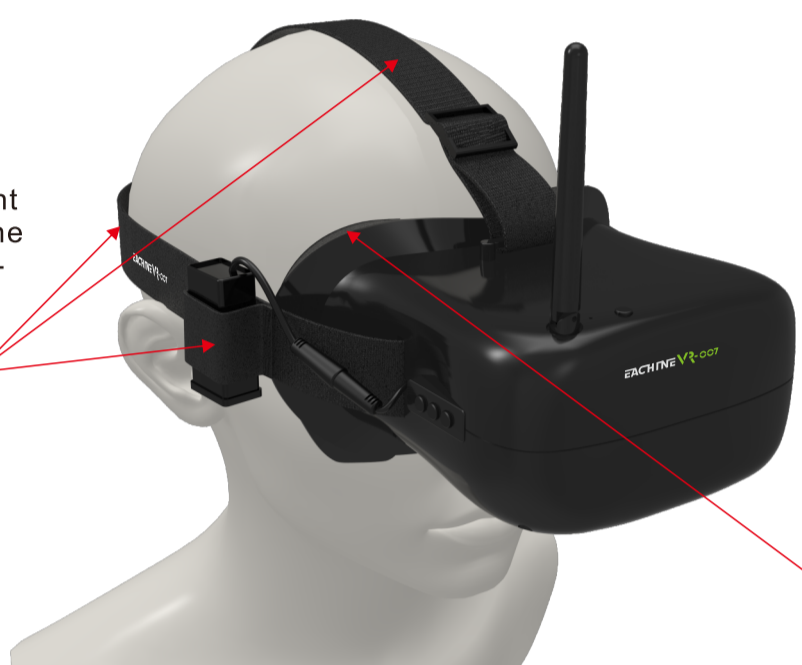

Product parameters

Adjustable fillet: settled three-point fillet can reduce the pressure of long-time wear to the head.
Myopia below 400° no need to wear glasses;

Language choice: multilinguals can be choosed in osd menu(English, French, Italian and so on).
Intensity control, contrast control

Working temperature: -20°C~80°C
Ultra-lightweight design: 256g(battery not included)
Battery weight: 24g
Power voltage: 800mah 7.4V standard configuration(2S smart lipo battery, with power display function, supports USB 5V charging)
Antenna: 5.8G 3dB
Power dissipation: 400mA
Frequency channel: built-in 40CH 5.8GHz A/V automatic search receiver.

Designed according to ergonomic

Settled three-point fillet can reduce the pressure of long-time wear to the head.

High softness, ventilate and environmental sponge fit the contours of the face, more comfortable, less ambient light.

Customized eyeglass Myopia below 400° needn't to wear glasses