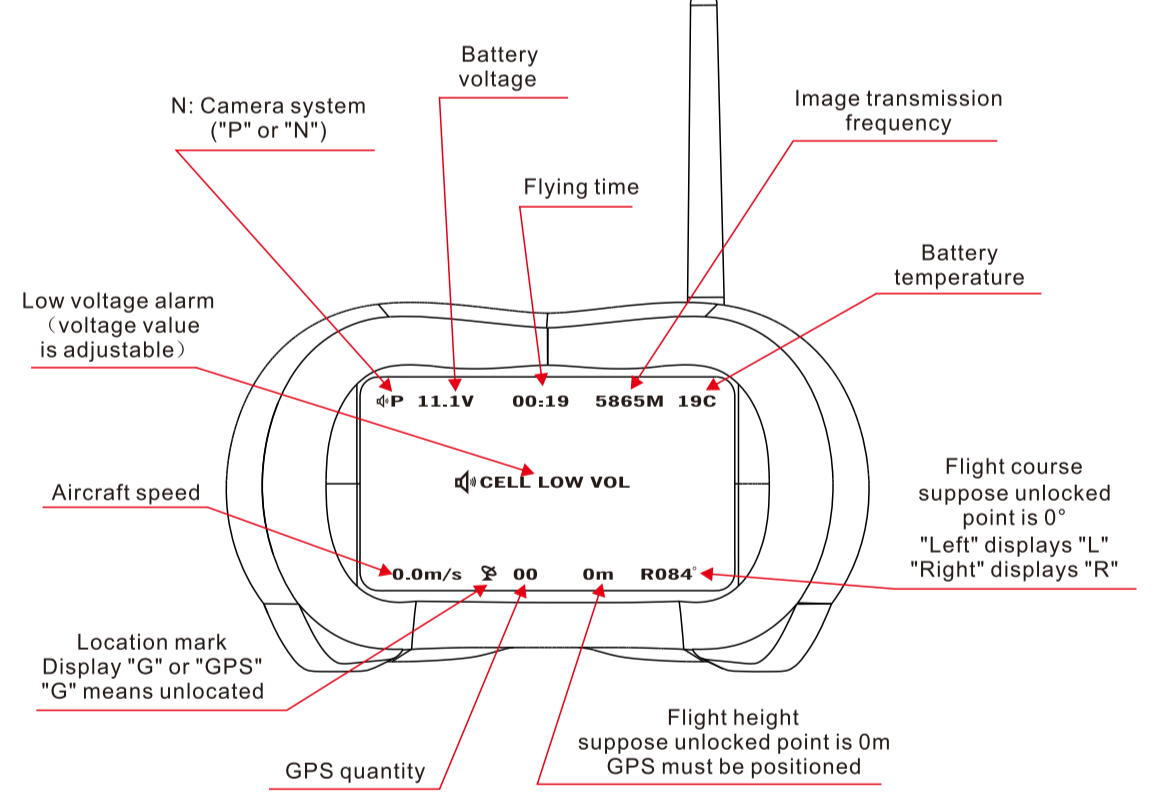

* Description of OSD display

Frequency and channel frequency table

FR	CH	CH1	CH2	CH3	CH4	CH5	CH6	CH7	CH8
A		5865	5845	5825	5805	5785	5765	5745	5725
B		5733	5752	5771	5790	5809	5828	5847	5866
C		5705	5685	5665	5645	5885	5905	5925	5945
D		5740	5760	5780	5800	5820	5840	5860	5880
E		5658	5695	5732	5769	5806	5843	5880	5917

Configuration list