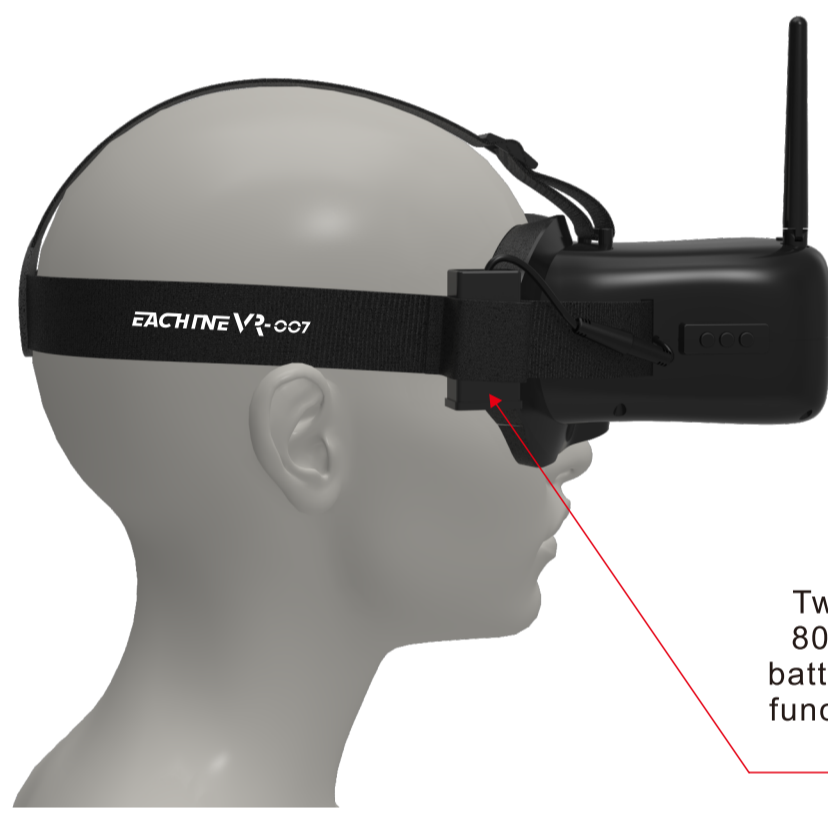

Two groups of standard 800mAH 7.4V (2S) Lipo battery, with power display function, supports USB 5V charging, long life.

Small size, light weight
256g (batteries and antenna not included)
Screen size: 4.3
Screen resolution: 480x272