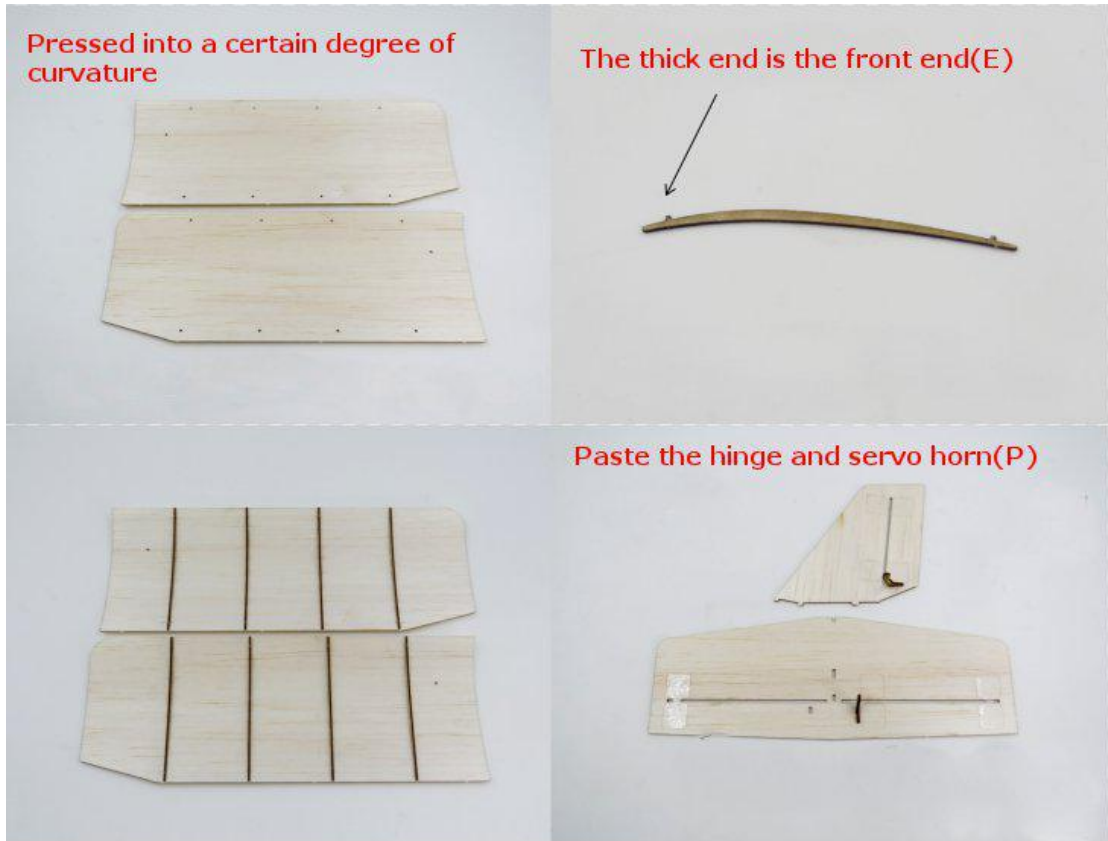

LX17 Balsa Wood RC Airplane Install Instruction

www.banggood.com

receiver(not included)

1.7g servo(not included)