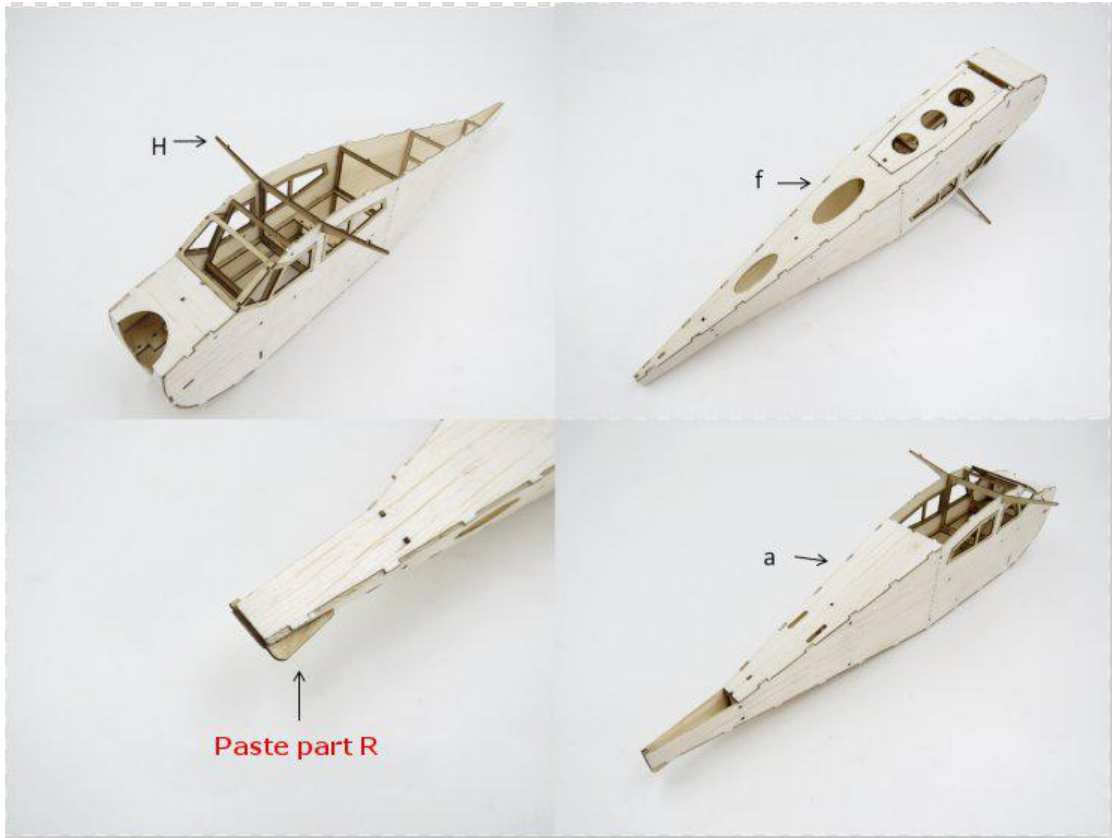

LX17 Balsa Wood RC Airplane Install Instruction

www.banggood.com

receiver(not included)

1.7g servo(not included)