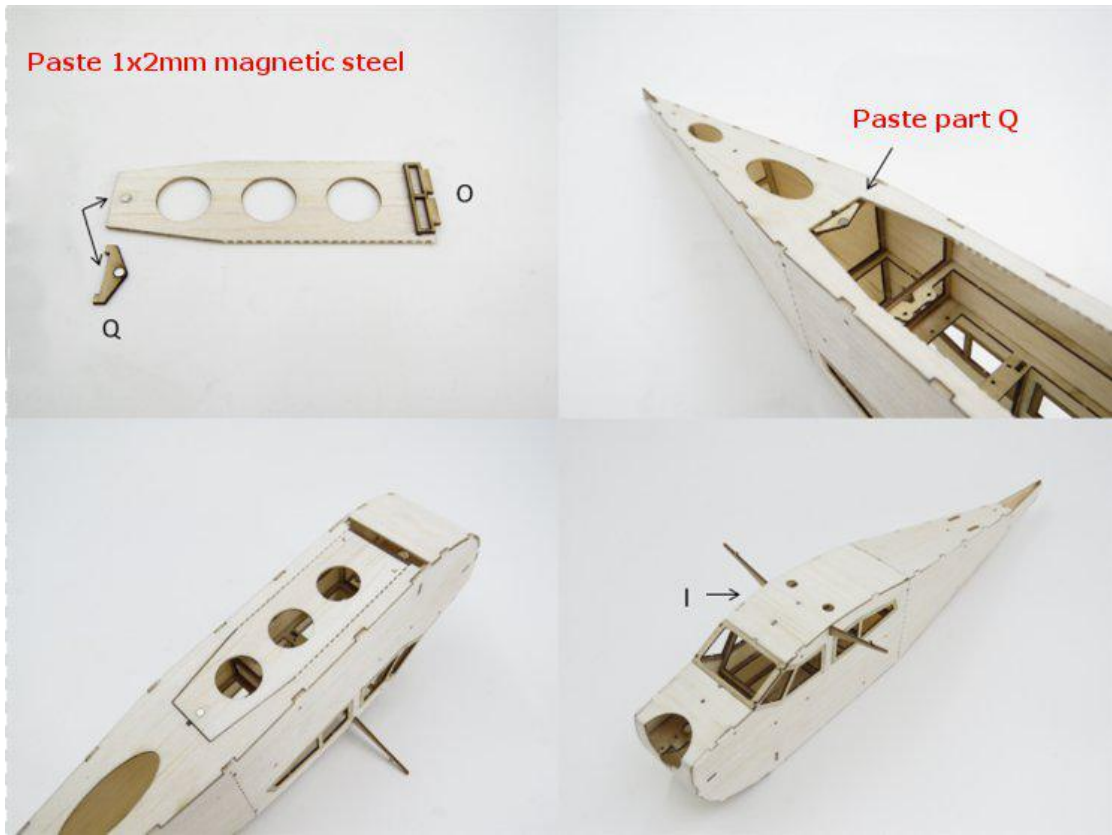

LX17 Balsa Wood RC Airplane Install Instruction

www.banggood.com

receiver(not included)

1.7g servo(not included)