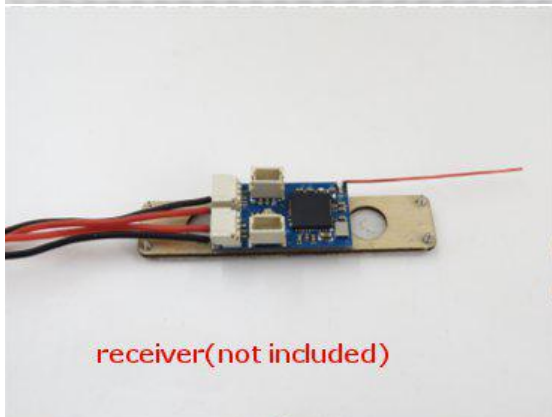

LX17 Balsa Wood RC Airplane Install Instruction

www.banggood.com

receiver(not included)

1.7g servo(not included)