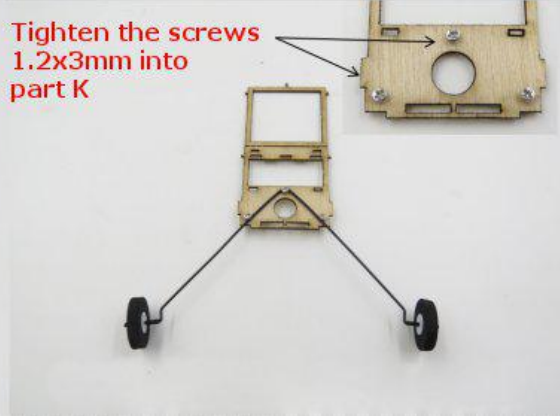

LX17 Balsa Wood RC Airplane Install Instruction

www.banggood.com

receiver(not included)

1.7g servo(not included)